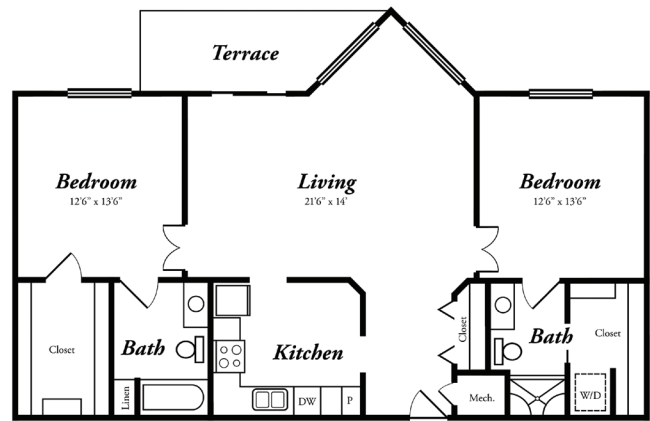

The Plum - 1,191 sq. ft.
2 Bedroom, 2 Bath

The Oak - 1,542 sq. ft.
2 Bedroom, 2 Bath

The Hawthorne - 1,247 sq. ft.
2 Bedroom, 2 Bath

The Stately Sequoia - 1,703 sq. ft.
2 Bedroom, 2 Bath, Den

Become part of our community. Make our community your own.

Floor Plans

There are one and two bedroom apartments in various floor plans ranging from 703 to 1,703 square feet. Interiors are customized and include conveniences such as washers and dryers, walk-in closets and private patios/balconies.

The Hickory - 703 sq. ft.
1 Bedroom, 1 Bath

The Walnut - 783 sq. ft.
1 Bedroom, 1 Bath

The Pine - 920 sq. ft.
2 Bedroom, 1 Bath
Also available in 1 Bedroom

The Ash - 938 sq. ft.
2 Bedroom, 1 Bath
Also available in 1 Bedroom

The Linden - 1,096 sq. ft.
2 Bedroom, 2 Bath