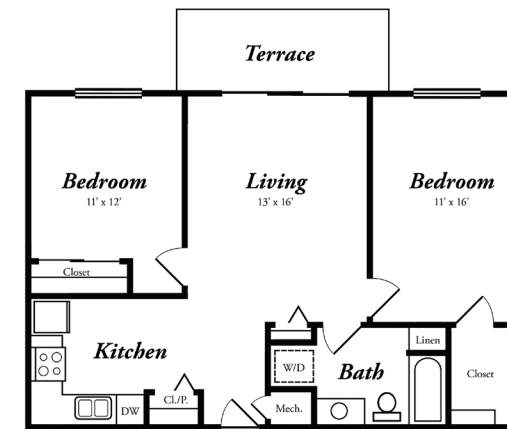

Floor Plans

There are one and two bedroom apartments in various floor plans ranging from 703 to 1,703 square feet. Interiors are customized and include conveniences such as washers and dryers, walk-in closets and private patios/balconies.

The Hickory - 703 sq. ft.
1 Bedroom, 1 Bath

The Walnut - 783 sq. ft.
1 Bedroom, 1 Bath

The Pine - 920 sq. ft.
2 Bedroom, 1 Bath
Also available in 1 Bedroom

The Ash - 938 sq. ft.
2 Bedroom, 1 Bath
Also available in 1 Bedroom

The Linden - 1,096 sq. ft.
2 Bedroom, 2 Bath