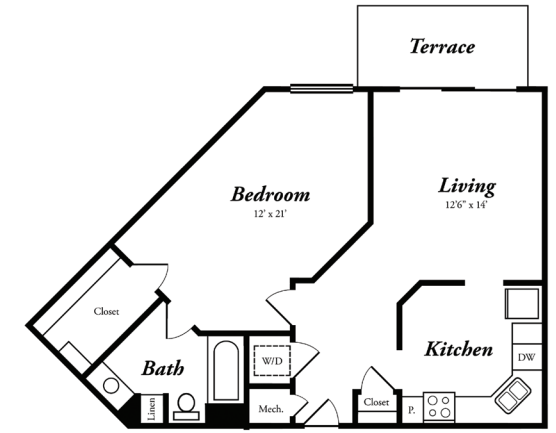

Floor Plans

There are one and two bedroom apartments in various floor plans ranging from 703 to 1,703 square feet. Interiors are customized and include conveniences such as washers and dryers, walk-in closets and private patios/balconies.

The Hickory - 703 sq. ft.
1 Bedroom, 1 Bath

The Walnut - 783 sq. ft.
1 Bedroom, 1 Bath

The Pine - 920 sq. ft.
2 Bedroom, 1 Bath
Also available in 1 Bedroom

The Ash - 938 sq. ft.
2 Bedroom, 1 Bath
Also available in 1 Bedroom

The Linden - 1,096 sq. ft.
2 Bedroom, 2 Bath