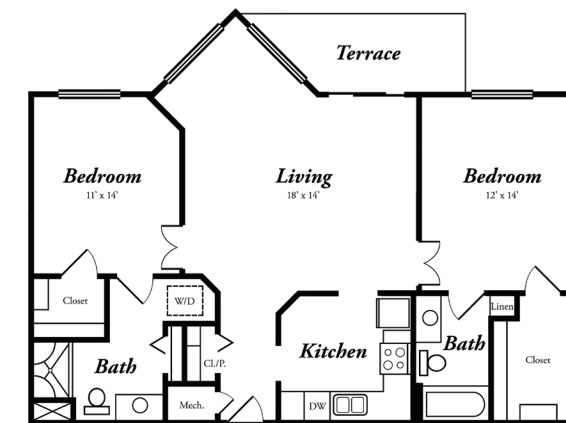

Floor Plans

There are one and two bedroom apartments in various floor plans ranging from 703 to 1,703 square feet. Interiors are customized and include conveniences such as washers and dryers, walk-in closets and private patios/balconies.

The Hickory - 703 sq. ft.
1 Bedroom, 1 Bath

The Walnut - 783 sq. ft.
1 Bedroom, 1 Bath

The Pine - 920 sq. ft.
2 Bedroom, 1 Bath
Also available in 1 Bedroom

The Ash - 938 sq. ft.
2 Bedroom, 1 Bath
Also available in 1 Bedroom

The Linden - 1,096 sq. ft.
2 Bedroom, 2 Bath