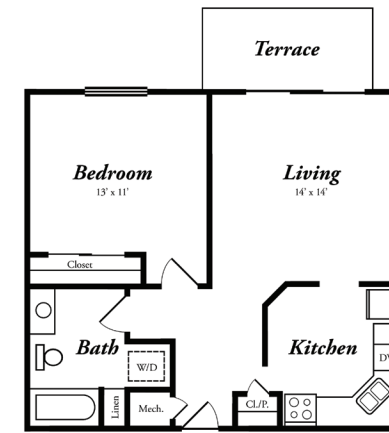

Floor Plans

There are one and two bedroom apartments in various floor plans ranging from 703 to 1,703 square feet. Interiors are customized and include conveniences such as washers and dryers, walk-in closets and private patios/balconies.

The Hickory - 703 sq. ft.
1 Bedroom, 1 Bath

The Walnut - 783 sq. ft.
1 Bedroom, 1 Bath

The Pine - 920 sq. ft.
2 Bedroom, 1 Bath
Also available in 1 Bedroom

The Ash - 938 sq. ft.
2 Bedroom, 1 Bath
Also available in 1 Bedroom