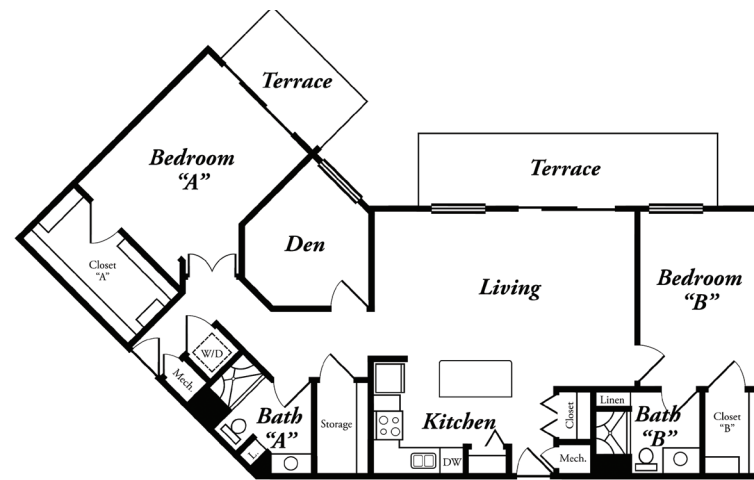

The Plum - 1,191 sq. ft.
2 Bedroom, 2 Bath

The Oak - 1,542 sq. ft.
2 Bedroom, 2 Bath

The Hawthorne - 1,247 sq. ft.
2 Bedroom, 2 Bath

The Stately Sequoia - 1,703 sq. ft.
2 Bedroom, 2 Bath, Den

Become part of our community. Make our community your own.

Floor Plans

There are one and two bedroom apartments in various floor plans ranging from 703 to 1,703 square feet. Interiors are customized and include conveniences such as washers and dryers, walk-in closets and private patios/balconies.

The Hickory - 703 sq. ft.
1 Bedroom, 1 Bath

The Walnut - 783 sq. ft.
1 Bedroom, 1 Bath

The Pine - 920 sq. ft.
2 Bedroom, 1 Bath
Also available in 1 Bedroom

The Ash - 938 sq. ft.
2 Bedroom, 1 Bath
Also available in 1 Bedroom

The Linden - 1,096 sq. ft.
2 Bedroom, 2 Bath