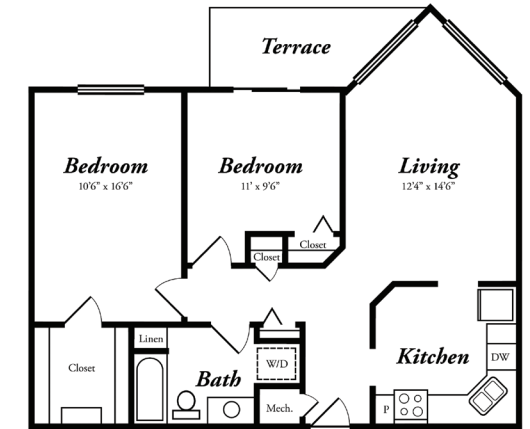

Floor Plans

There are one and two bedroom apartments in various floor plans ranging from 703 to 1,703 square feet. Interiors are customized and include conveniences such as washers and dryers, walk-in closets and private patios/balconies.

The Hickory - 703 sq. ft.
1 Bedroom, 1 Bath

The Walnut - 783 sq. ft.
1 Bedroom, 1 Bath

The Pine - 920 sq. ft.
2 Bedroom, 1 Bath
Also available in 1 Bedroom

The Ash - 938 sq. ft.
2 Bedroom, 1 Bath
Also available in 1 Bedroom

The Linden - 1,096 sq. ft.
2 Bedroom, 2 Bath