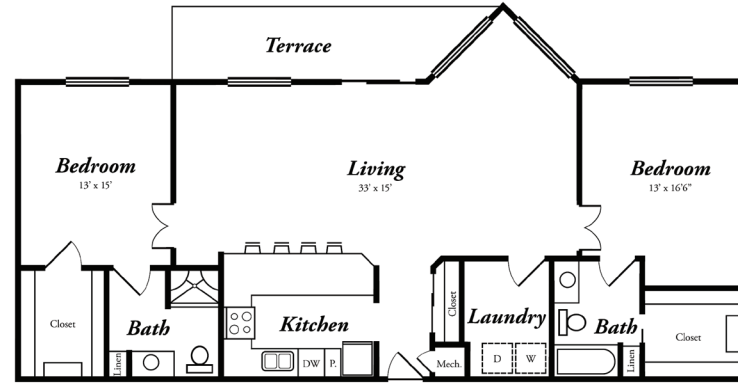

The Plum - 1,191 sq. ft.
2 Bedroom, 2 Bath

The Oak - 1,542 sq. ft.
2 Bedroom, 2 Bath

The Hawthorne - 1,247 sq. ft.
2 Bedroom, 2 Bath

The Stately Sequoia - 1,703 sq. ft.
2 Bedroom, 2 Bath, Den

Become part of our community. Make our community your own.

Floor Plans

There are one and two bedroom apartments in various floor plans ranging from 703 to 1,703 square feet. Interiors are customized and include conveniences such as washers and dryers, walk-in closets and private patios/balconies.

The Hickory - 703 sq. ft.
1 Bedroom, 1 Bath

The Walnut - 783 sq. ft.
1 Bedroom, 1 Bath

The Pine - 920 sq. ft.
2 Bedroom, 1 Bath
Also available in 1 Bedroom

The Ash - 938 sq. ft.
2 Bedroom, 1 Bath
Also available in 1 Bedroom

The Linden - 1,096 sq. ft.
2 Bedroom, 2 Bath