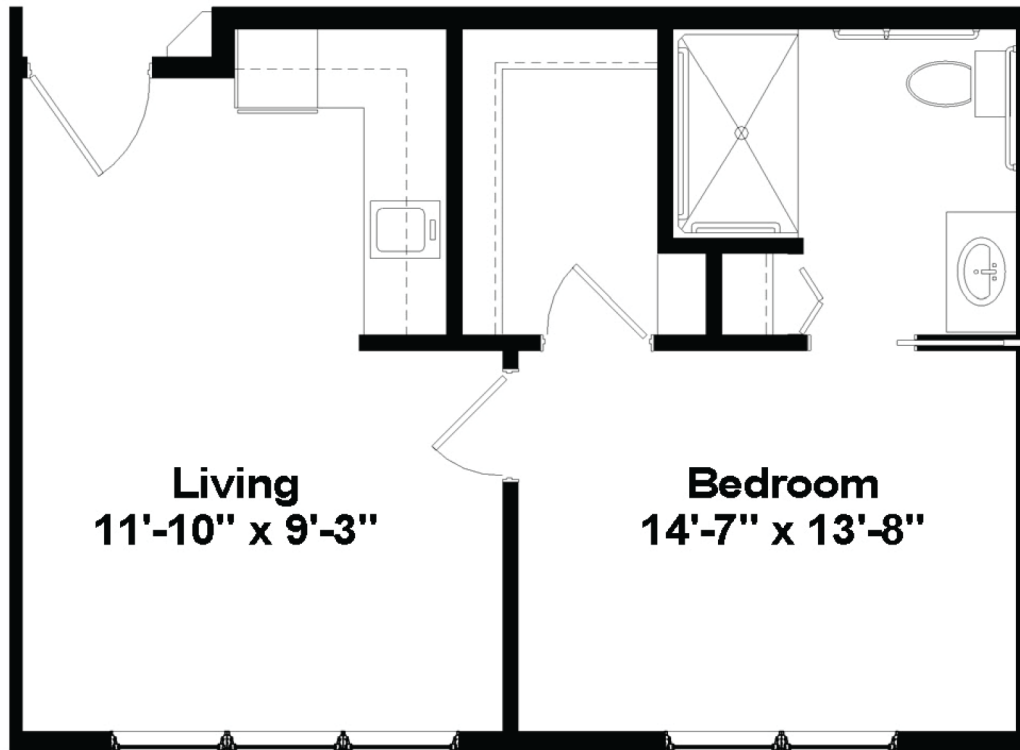

Pacific Springs Village

Assisted Living

One Bedroom

470 Sq. Ft.

Pacific Springs Village

Assisted Living

One Bedroom + Den

633 Sq. Ft.

Pacific Springs Village

Assisted Living

Two Bedroom

797 Sq. Ft.