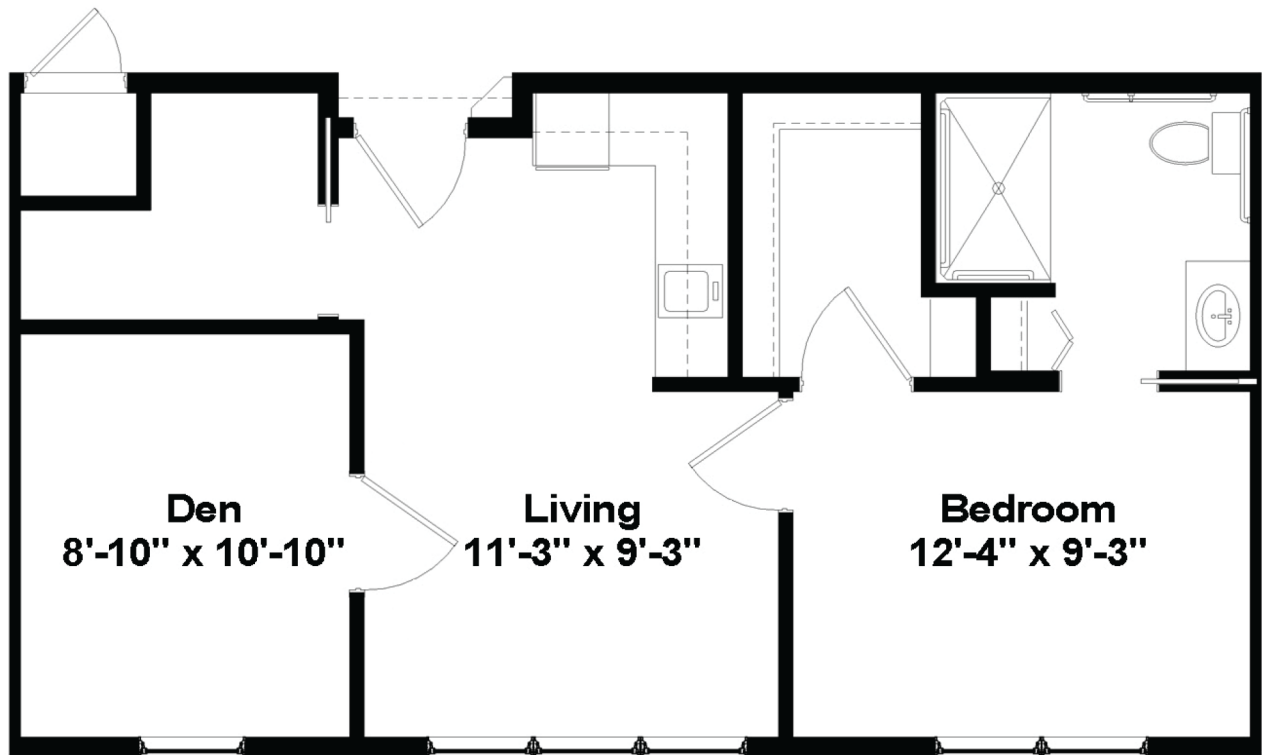

Pacific Springs Village

Assisted Living

One Bedroom

470 Sq. Ft.

Pacific Springs Village

Assisted Living

One Bedroom + Den

633 Sq. Ft.

Pacific Springs Village

Assisted Living

Two Bedroom

797 Sq. Ft.