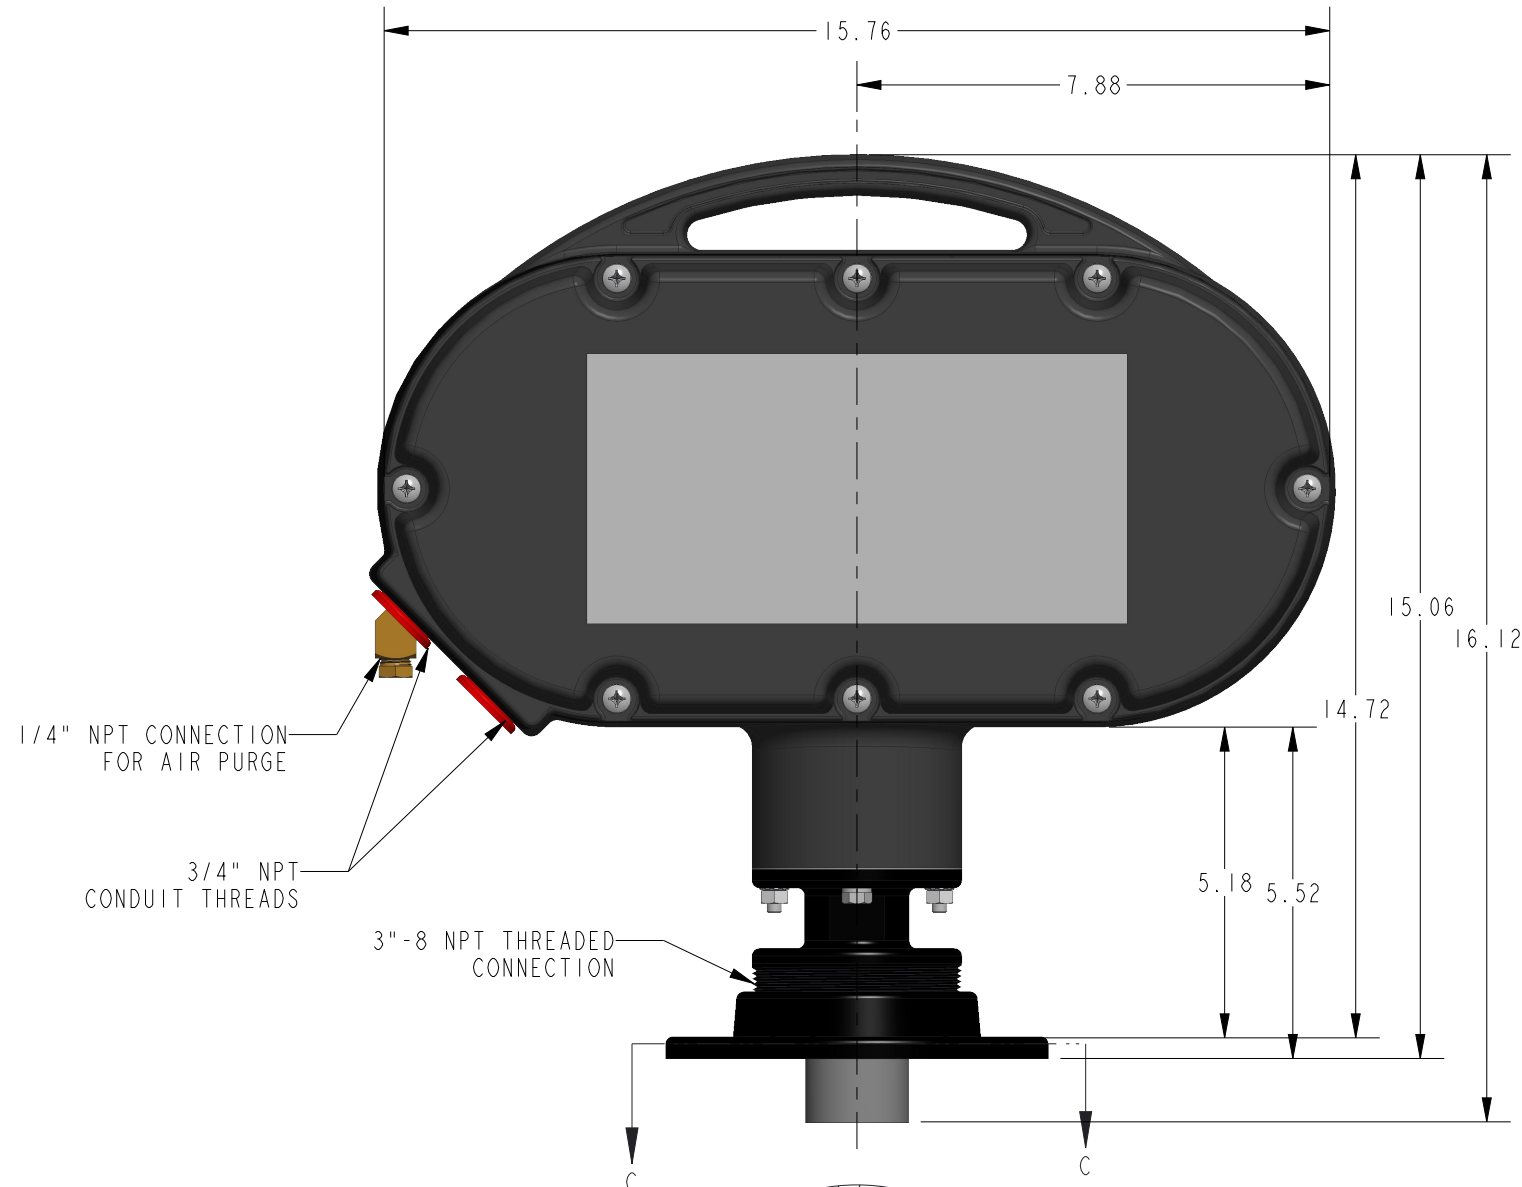

DIMENSIONS ARE IN INCHES UNLESS NOTED OTHERWISE

Division of Gamer Industries / 7201 North 98th Street / Lincoln, NE 68507
 (402) 434-9102 / fax (402) 434-9144 \ www.binmaster.com

SCALE 0.250

SCALE 0.313

SECTION C-C