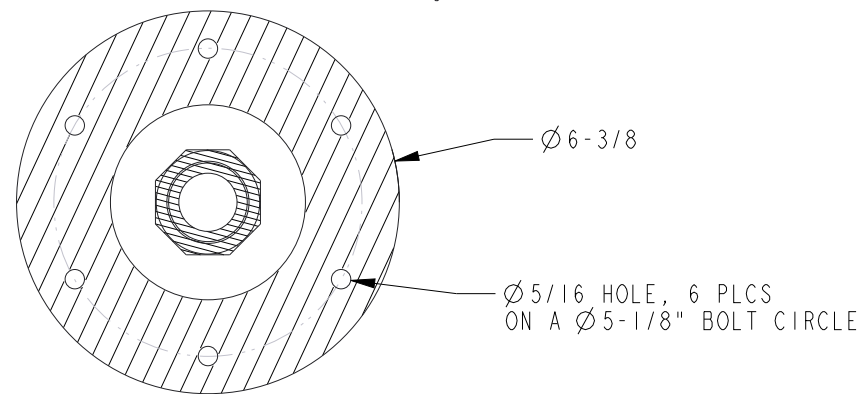

DIMENSIONS ARE IN INCHES UNLESS NOTED OTHERWISE

Division of Gamer Industries / 7201 North 98th Street / Lincoln, NE 68507
 (402) 434-9102 / fax (402) 434-9144 \ www.binmaster.com

SCALE 0.250

SCALE 0.313

SECTION C-C