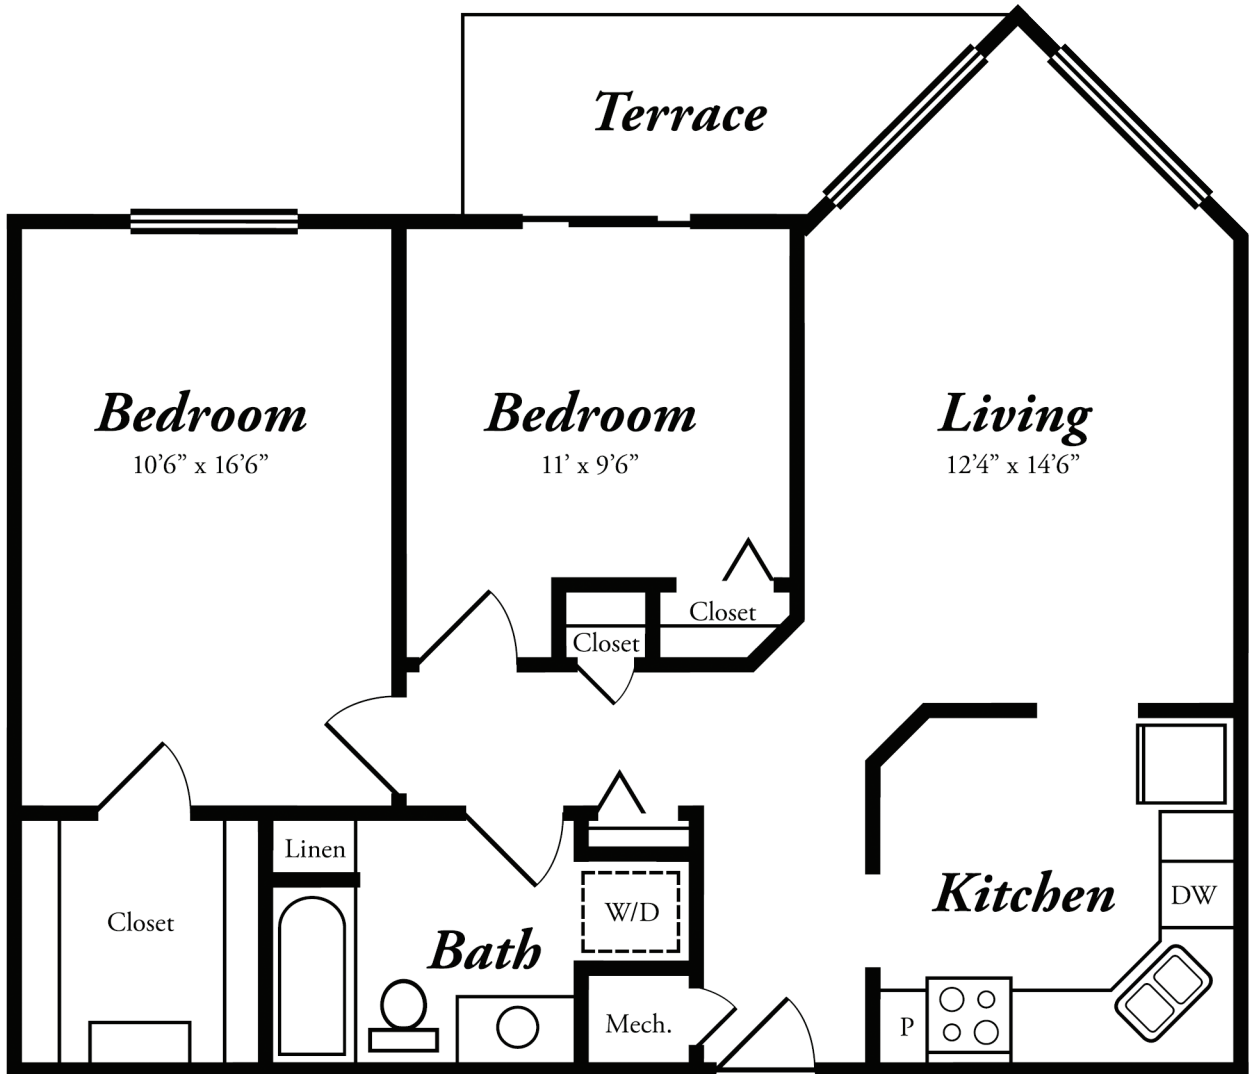

The Arboretum

Independent Living
The Ash - Two Bedroom
938 Sq. Ft.

The Arboretum

Independent Living

The Hawthorne - Two Bedroom

1,247 Sq. Ft.

The Arboretum

Independent Living

The Hickory - One Bedroom

703 Sq. Ft.

The Arboretum

Independent Living

The Linden - Two Bedroom

1,096 Sq. Ft.

The Arboretum

Independent Living

The Oak - Two Bedroom

1,542 Sq. Ft.

The Arboretum

Independent Living

The Pine - Two Bedroom

920 Sq. Ft.

The Arboretum

Independent Living

The Plum - Two Bedroom

1,191 Sq. Ft.

The Arboretum

Independent Living

The Stately Sequoia - Two Bedroom + Den

1,703 Sq. Ft.

The Arboretum

Independent Living