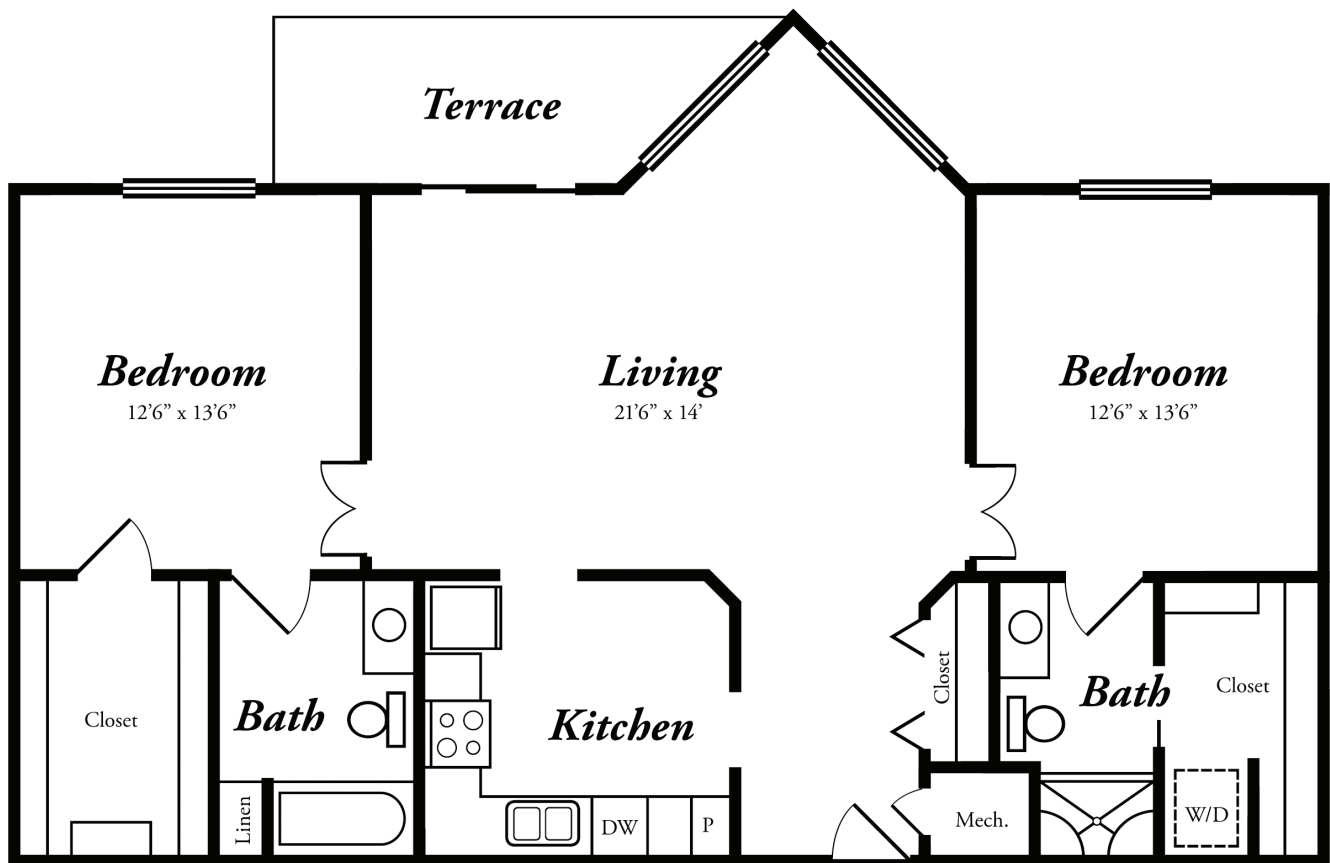

The Arboretum

Independent Living
The Ash - Two Bedroom
938 Sq. Ft.

The Arboretum

Independent Living

The Hawthorne - Two Bedroom

1,247 Sq. Ft.

The Arboretum

Independent Living

The Hickory - One Bedroom

703 Sq. Ft.

The Arboretum

Independent Living

The Linden - Two Bedroom

1,096 Sq. Ft.

The Arboretum

Independent Living

The Oak - Two Bedroom

1,542 Sq. Ft.

The Arboretum

Independent Living

The Pine - Two Bedroom

920 Sq. Ft.

The Arboretum

Independent Living

The Plum - Two Bedroom

1,191 Sq. Ft.

The Arboretum

Independent Living

The Stately Sequoia - Two Bedroom + Den

1,703 Sq. Ft.

The Arboretum

Independent Living