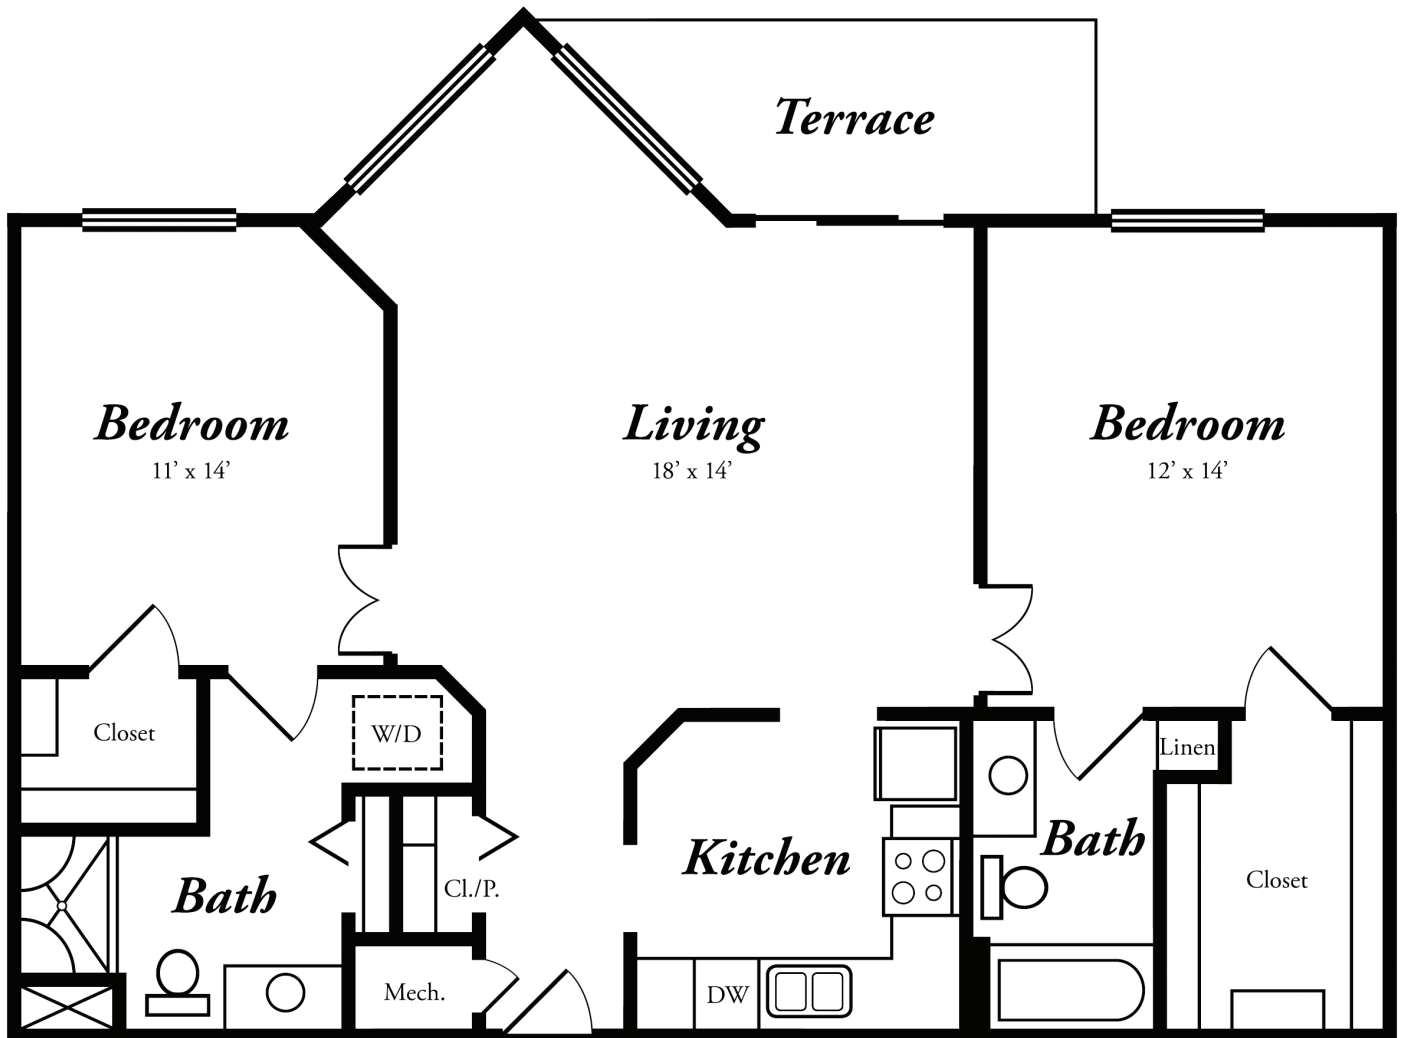

The Arboretum

Independent Living
The Ash - Two Bedroom
938 Sq. Ft.

The Arboretum

Independent Living

The Hawthorne - Two Bedroom

1,247 Sq. Ft.

The Arboretum

Independent Living

The Hickory - One Bedroom

703 Sq. Ft.

The Arboretum

Independent Living

The Linden - Two Bedroom

1,096 Sq. Ft.

The Arboretum

Independent Living

The Oak - Two Bedroom

1,542 Sq. Ft.

The Arboretum

Independent Living

The Pine - Two Bedroom

920 Sq. Ft.

The Arboretum

Independent Living

The Plum - Two Bedroom

1,191 Sq. Ft.

The Arboretum

Independent Living

The Stately Sequoia - Two Bedroom + Den

1,703 Sq. Ft.

The Arboretum

Independent Living