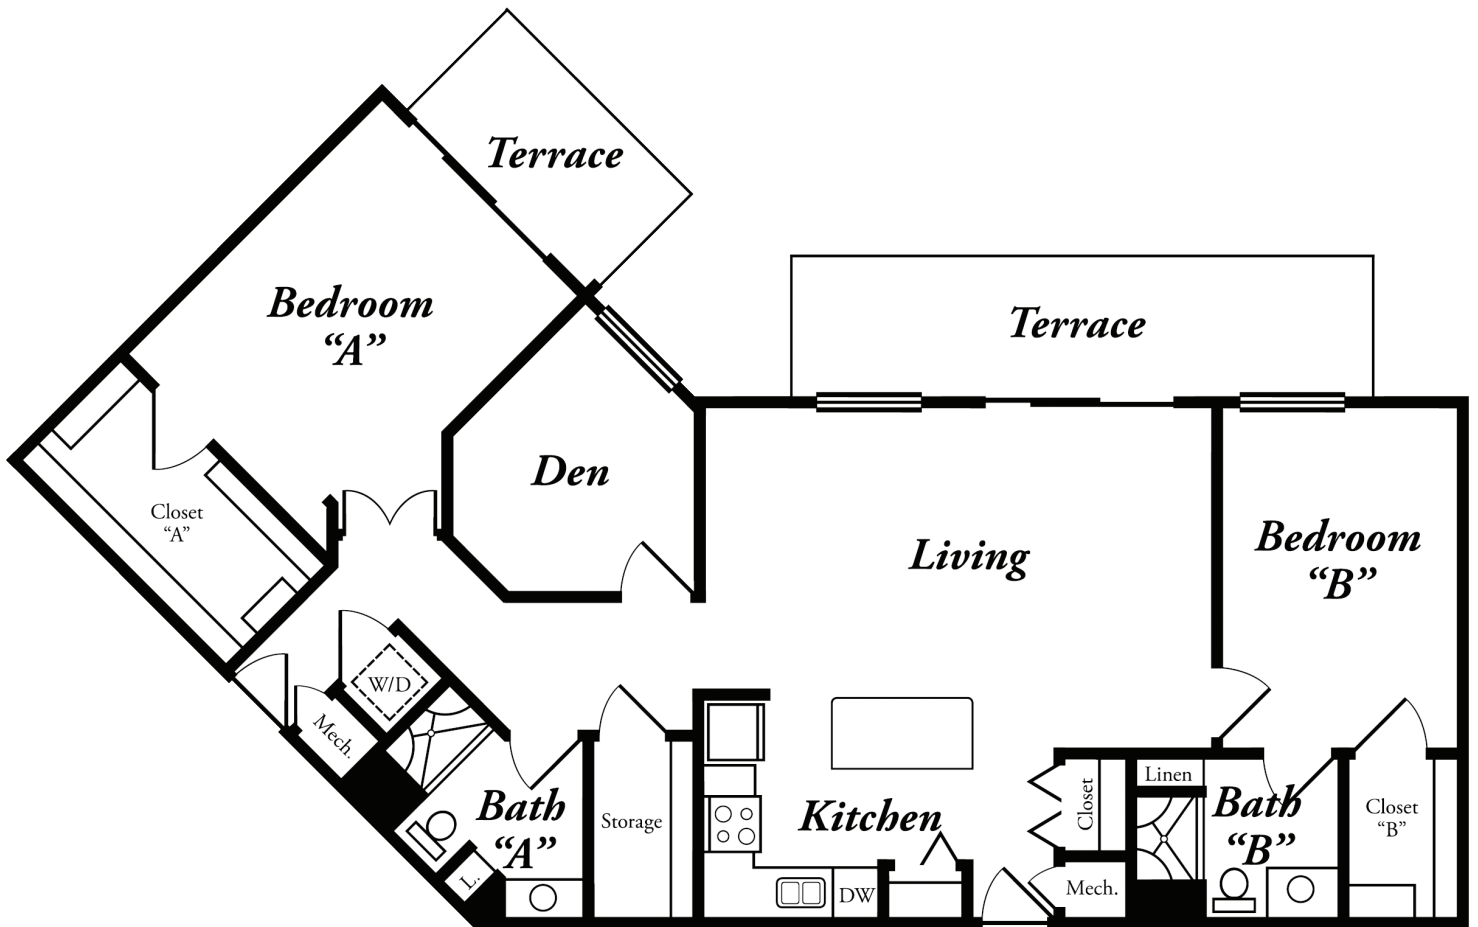

The Hickory - One Bedroom

703 Sq. Ft.

The Arboretum

Independent Living

The Linden - Two Bedroom

1,096 Sq. Ft.

The Arboretum

Independent Living

The Oak - Two Bedroom

1,542 Sq. Ft.

The Arboretum

Independent Living

The Pine - Two Bedroom

920 Sq. Ft.

The Arboretum

Independent Living

The Plum - Two Bedroom

1,191 Sq. Ft.

The Arboretum

Independent Living

The Stately Sequoia - Two Bedroom + Den

1,703 Sq. Ft.

The Arboretum

Independent Living

The Walnut - One Bedroom

783 Sq. Ft.