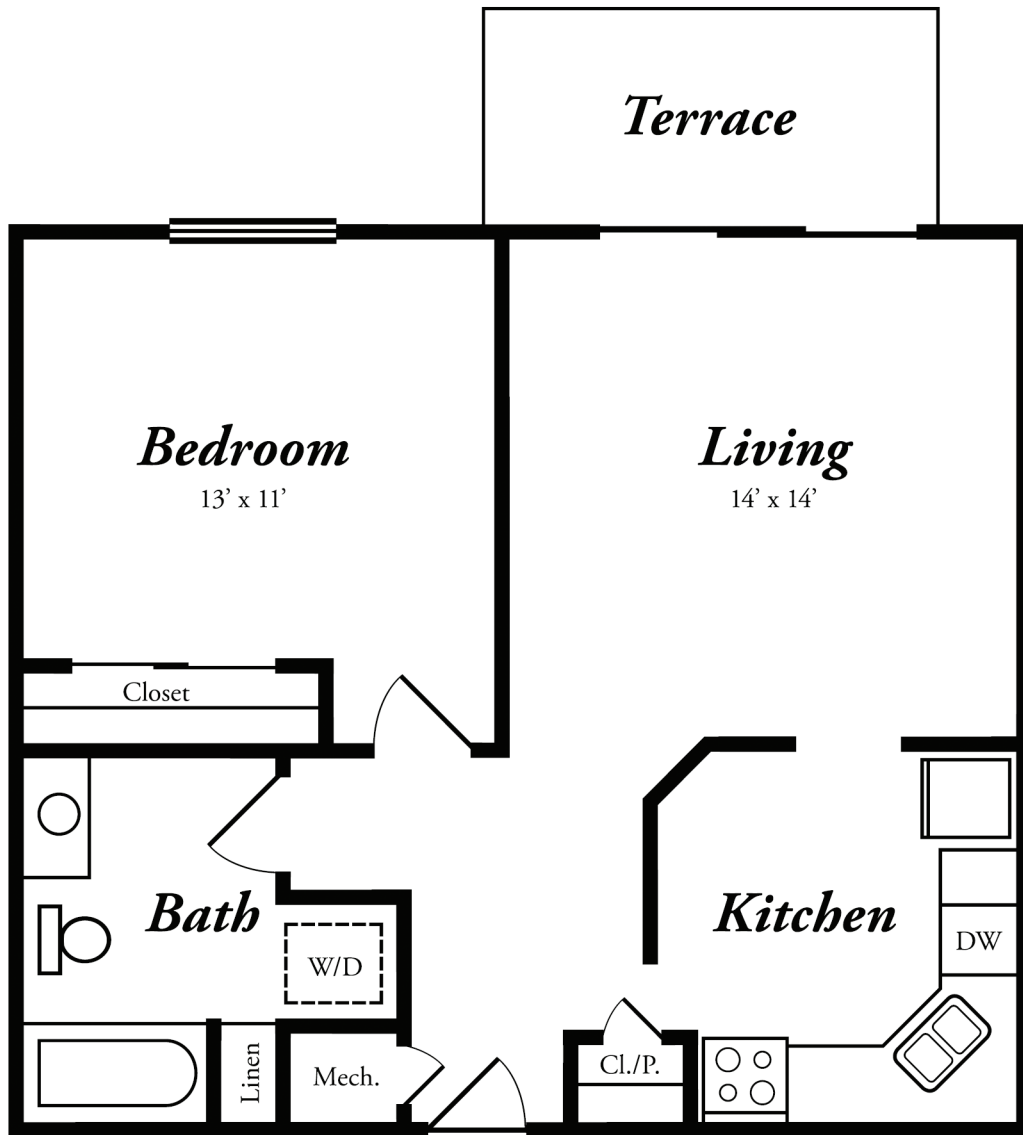

The Arboretum

Independent Living
The Ash - Two Bedroom
938 Sq. Ft.

The Arboretum

Independent Living

The Hawthorne - Two Bedroom

1,247 Sq. Ft.

The Arboretum

Independent Living

The Hickory - One Bedroom

703 Sq. Ft.

The Arboretum

Independent Living

The Linden - Two Bedroom

1,096 Sq. Ft.

The Arboretum

Independent Living

The Oak - Two Bedroom

1,542 Sq. Ft.

The Arboretum

Independent Living

The Pine - Two Bedroom

920 Sq. Ft.

The Arboretum

Independent Living

The Plum - Two Bedroom

1,191 Sq. Ft.

The Arboretum

Independent Living

The Stately Sequoia - Two Bedroom + Den

1,703 Sq. Ft.

The Arboretum

Independent Living