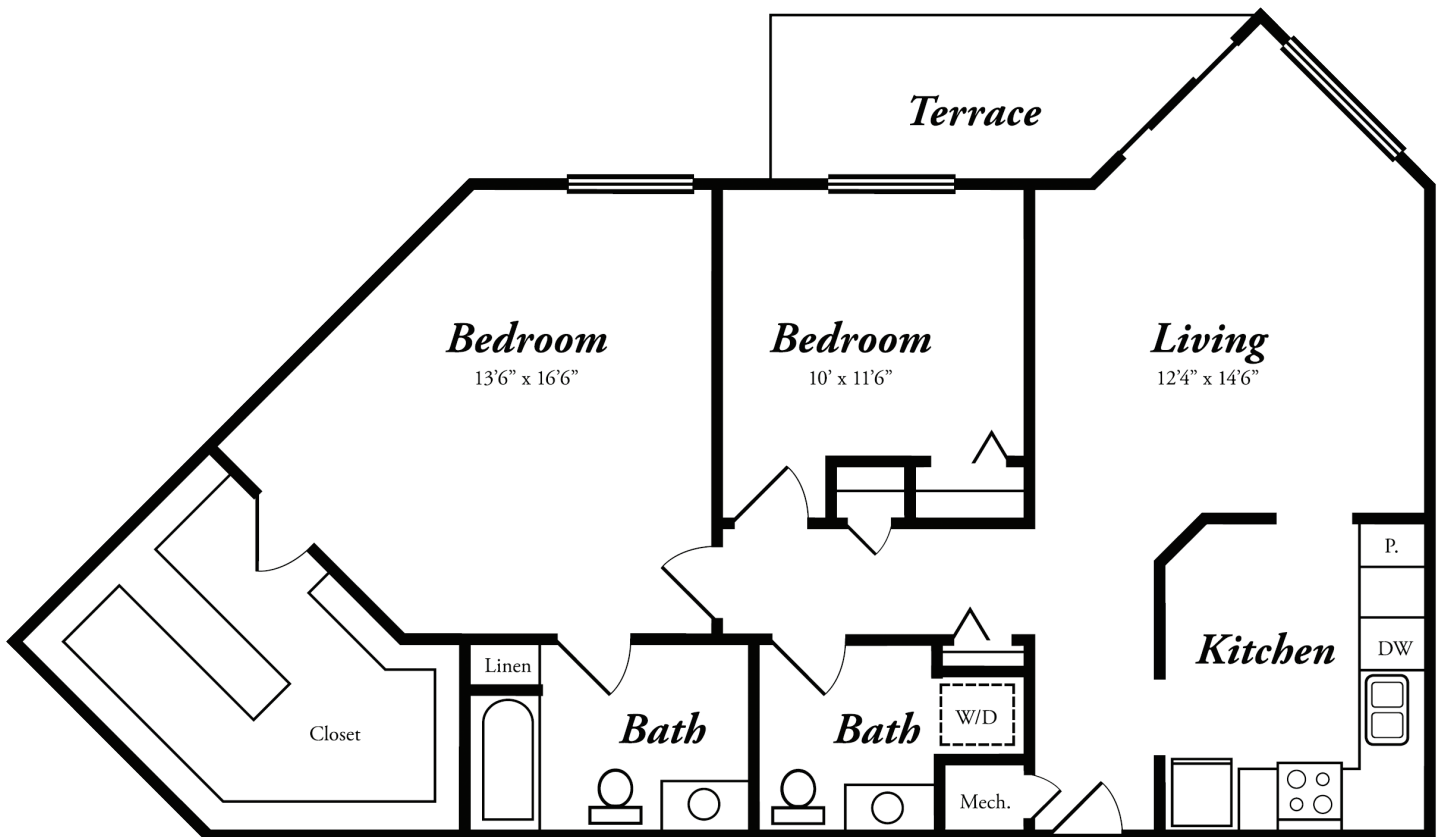

The Hickory - One Bedroom

703 Sq. Ft.

The Arboretum

Independent Living

The Linden - Two Bedroom

1,096 Sq. Ft.

The Arboretum

Independent Living

The Oak - Two Bedroom

1,542 Sq. Ft.

The Arboretum

Independent Living

The Pine - Two Bedroom

920 Sq. Ft.

The Arboretum

Independent Living

The Plum - Two Bedroom

1,191 Sq. Ft.

The Arboretum

Independent Living

The Stately Sequoia - Two Bedroom + Den

1,703 Sq. Ft.

The Arboretum

Independent Living

The Walnut - One Bedroom

783 Sq. Ft.