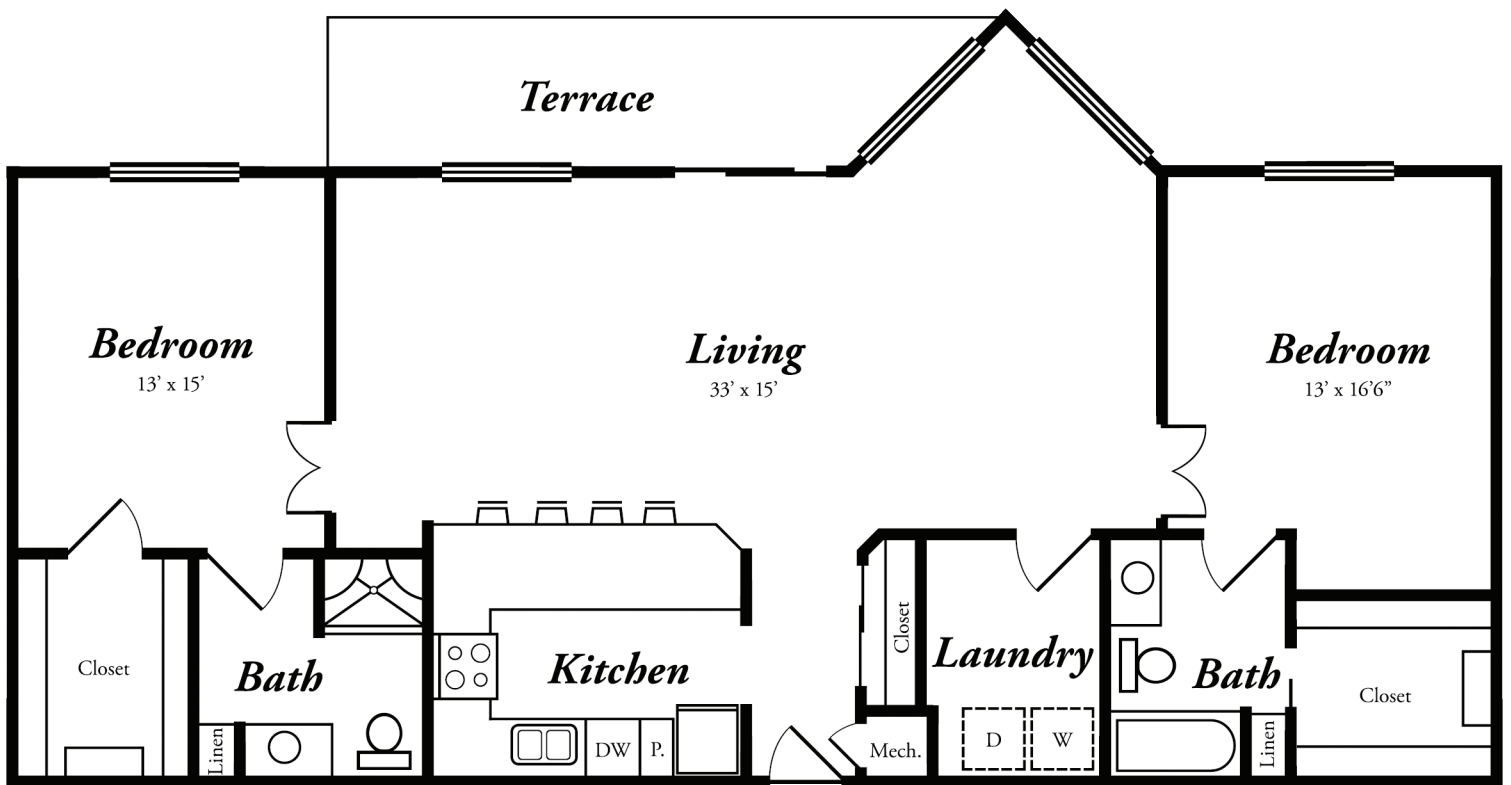

The Arboretum

Independent Living
The Ash - Two Bedroom
938 Sq. Ft.

The Arboretum

Independent Living

The Hawthorne - Two Bedroom

1,247 Sq. Ft.

The Arboretum

Independent Living

The Hickory - One Bedroom

703 Sq. Ft.

The Arboretum

Independent Living

The Linden - Two Bedroom

1,096 Sq. Ft.

The Arboretum

Independent Living

The Oak - Two Bedroom

1,542 Sq. Ft.

The Arboretum

Independent Living

The Pine - Two Bedroom

920 Sq. Ft.

The Arboretum

Independent Living

The Plum - Two Bedroom

1,191 Sq. Ft.

The Arboretum

Independent Living

The Stately Sequoia - Two Bedroom + Den

1,703 Sq. Ft.

The Arboretum

Independent Living