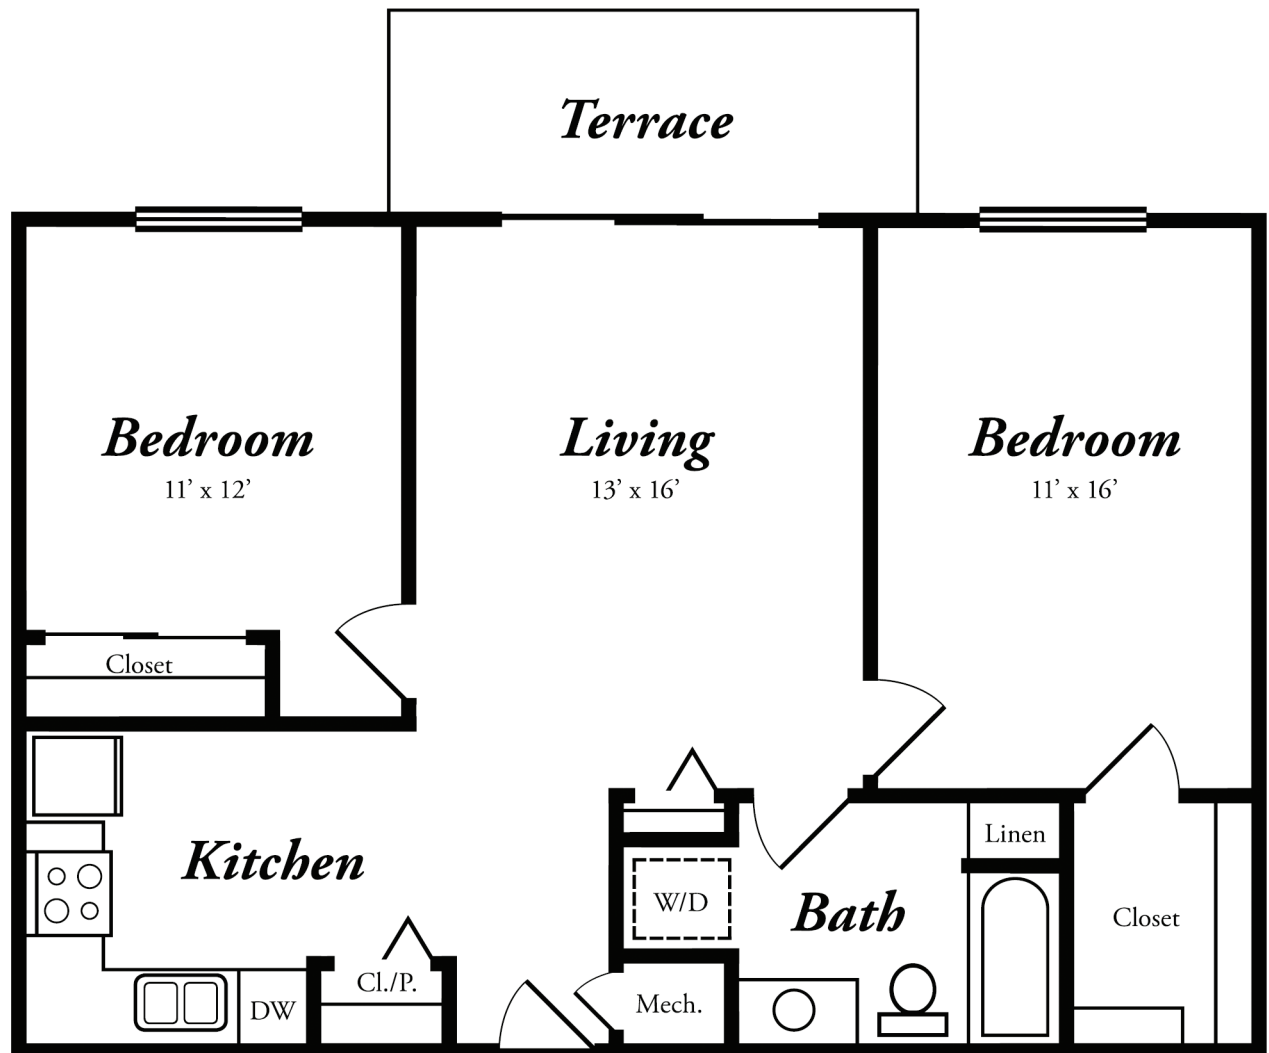

The Hickory - One Bedroom

703 Sq. Ft.

The Arboretum

Independent Living

The Linden - Two Bedroom

1,096 Sq. Ft.

The Arboretum

Independent Living

The Oak - Two Bedroom

1,542 Sq. Ft.

The Arboretum

Independent Living

The Pine - Two Bedroom

920 Sq. Ft.

The Arboretum

Independent Living

The Plum - Two Bedroom

1,191 Sq. Ft.

The Arboretum

Independent Living

The Stately Sequoia - Two Bedroom + Den

1,703 Sq. Ft.

The Arboretum

Independent Living

The Walnut - One Bedroom

783 Sq. Ft.